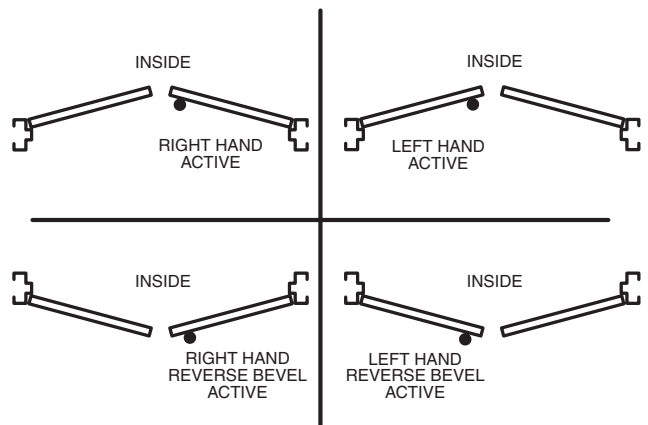

DOUBLE DOORS

*Serving the Commercial Construction Industry for three generations,
providing experience and dependability, and an unmatched focus on customer service.*