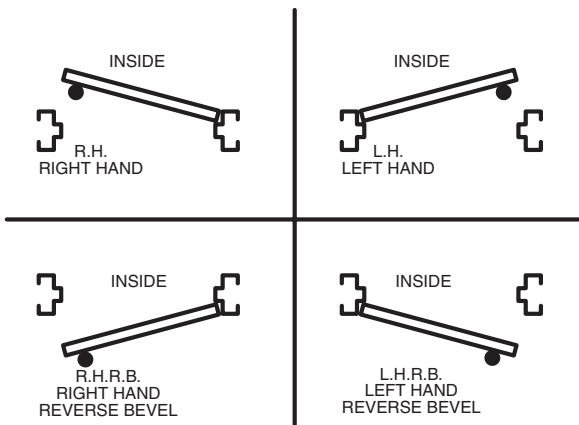

Locksets ..... Adams Rite, Baldwin, Best, Emtek, Falcon,
Hager, Kaba, Sargent, Schlage

Louvers..... Anemostat

Magnetic Locks..... Rixson, Schlage Electric Security,
Securitron, Von Duprin

Metal Doors .....Curries, Steelcraft

Metal Door Frames ..... Steelcraft, Curries, Timely

Padlocks ..... Master Lock, Sargent, Schlage

Panic Exit Devices..... Falcon, Hager, Sargent, Von Duprin

Push & Pull Plates ..... Ives, McKinney, Tice, Trimco

Roof Hatches ..... Dur-Red, JL Industries

Signs..... ARK, Do-Jo, Kroy, Zumar

Sliding Door Hardware..... Henderson, Stanley

Specialty Doors ..... Chase Doors, Eliason

Spring Hinges ..... Bommer, McKinney, Stanley

Stainless Steel Doors..... National Custom Hollow Metal

Storefront Door Hardware..... Adams Rite

Thresholds ..... Hager, McKinney, National Guard, Pemko

Toilet Partitions..... AMPCO, Bobrick, Hadrian

Toilet Room Accessories..... Bobrick, TSM

Wall Stops ..... Ives, McKinney, Trimco

Weatherstripping .. Hager, McKinney, National Guard, Pemko

Wood Doors ..... IWP, Marshfield, Oregon Door,
Vancouver, VT Industries

Wood Frames .....ICS, Woodtech

SINGLE DOORS